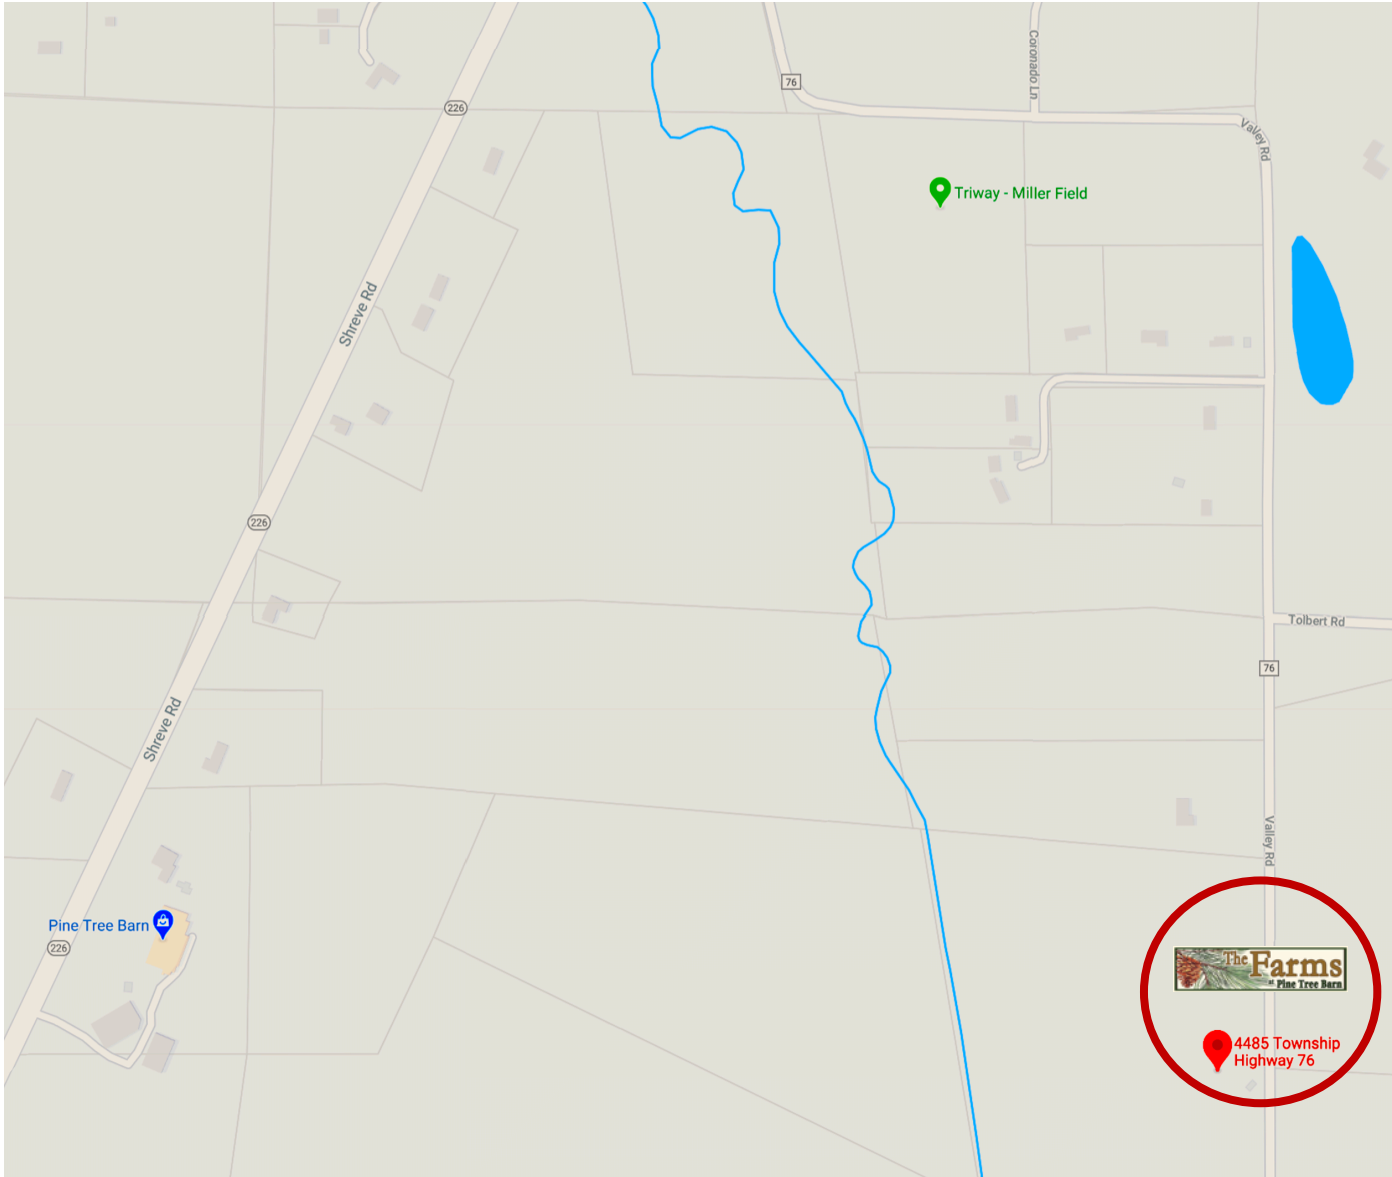

**MAP TO**

**The North Pole at Valley Road**  
**4485 Valley Road, Wooster, OH 44691**

**330-317-056** 🌲 [rita@pinetreebarn.com](mailto:rita@pinetreebarn.com) 🌲 [thefarmsatpinetreebarn.com](http://thefarmsatpinetreebarn.com)