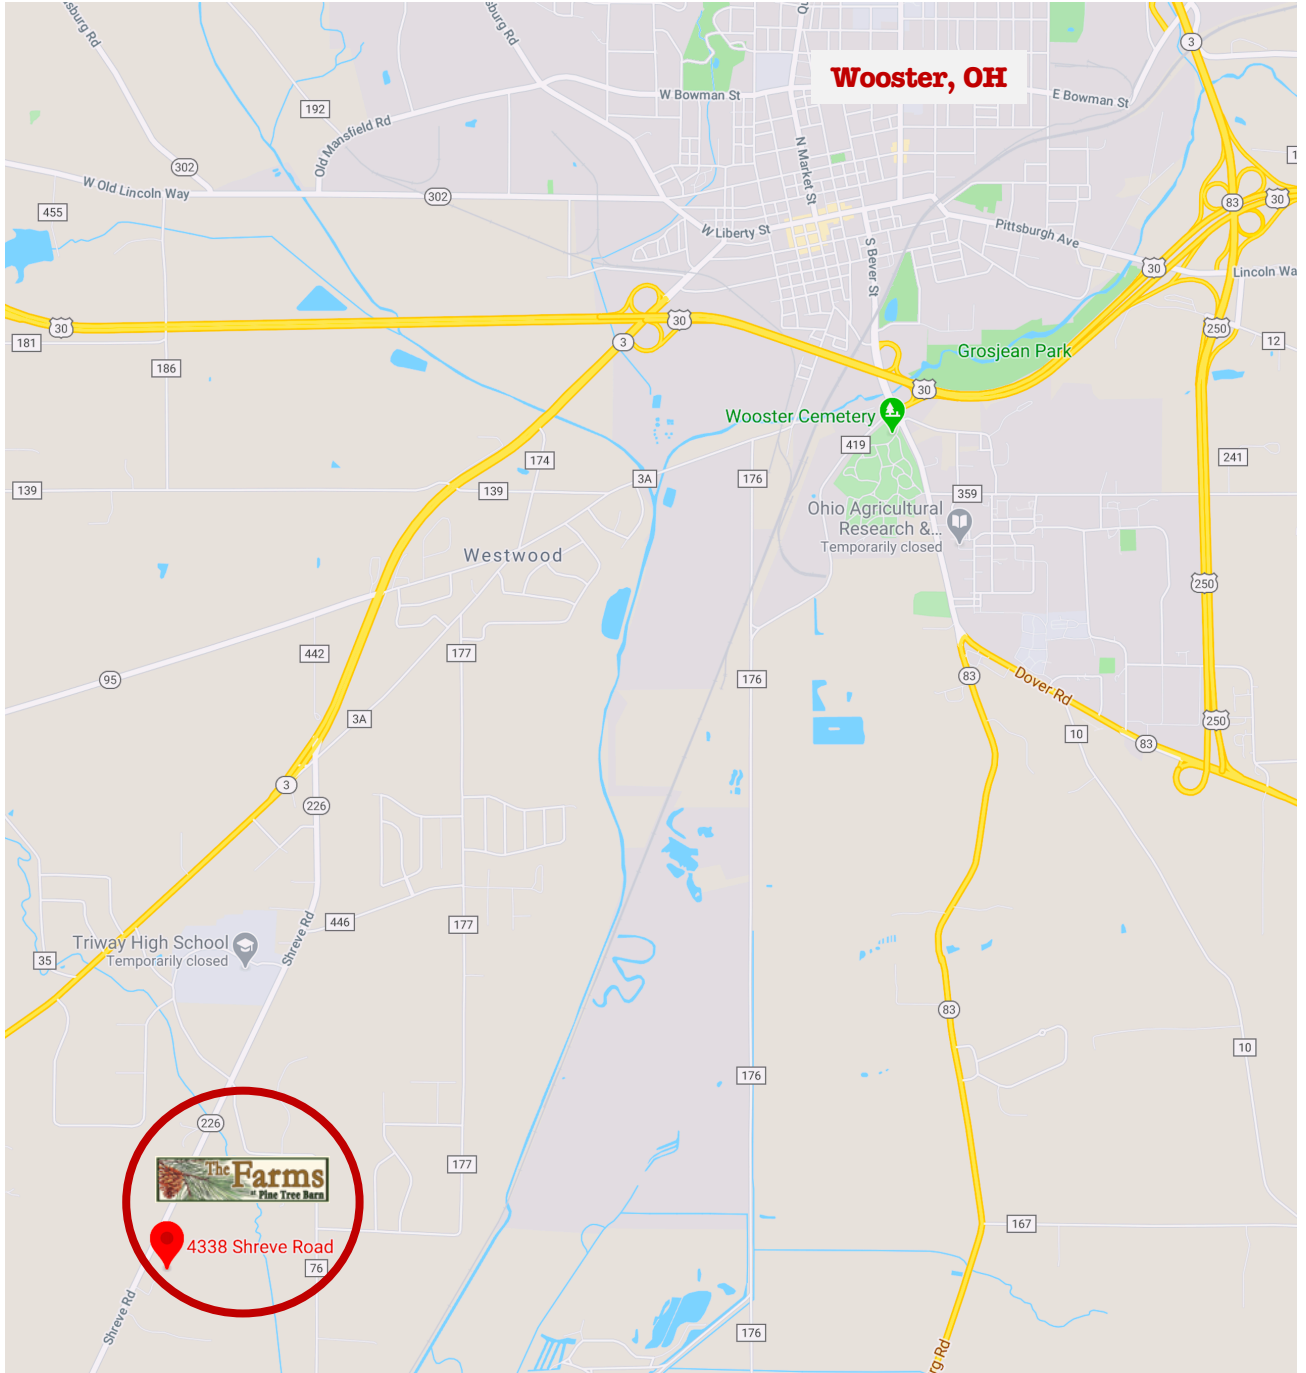

MAP TO

The Main Farm

4338 Shreve Road, Wooster, OH 44691

330-317-056 🌲 rita@pinetreebarn.com 🌲 thefarmsatpinetreebarn.com